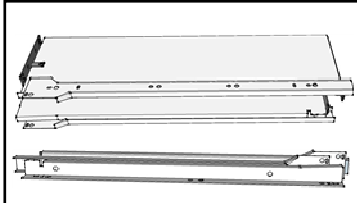

Tiroir Square

REF: 18485 18486

DIM: 55,5cm/57,4cm Ht 19cm

x8

x2

x2

3.5x16
x14

X4

4x30
x5

x8

x1

1

2

x8

3

3.5x15
x2

4

3.5x15
x4