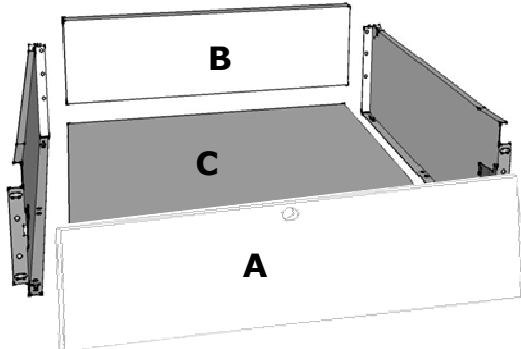

Tiroir Square

REF: 18485 18486

DIM: 55,5cm/57,4cm Ht 19cm

x8

x2

x2

3.5x16
x14

X4

4x30
x5

x8

x1

1

2

x8

3

3.5x15
x2

4

3.5x15
x4