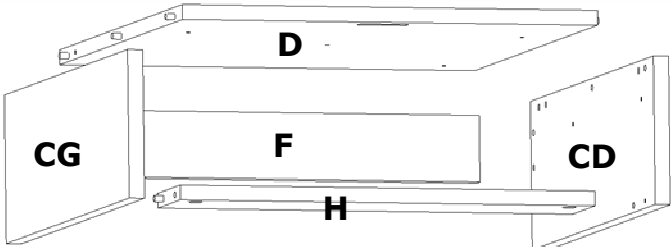

Tiroir Square

REF: 18485 18486

DIM: 55,5cm/57,4cm Ht 19cm

x8

x2

x2

3.5x16
x14

X4

4x30
x5

x8

x1

1

2

x8

3

3.5x15
x2